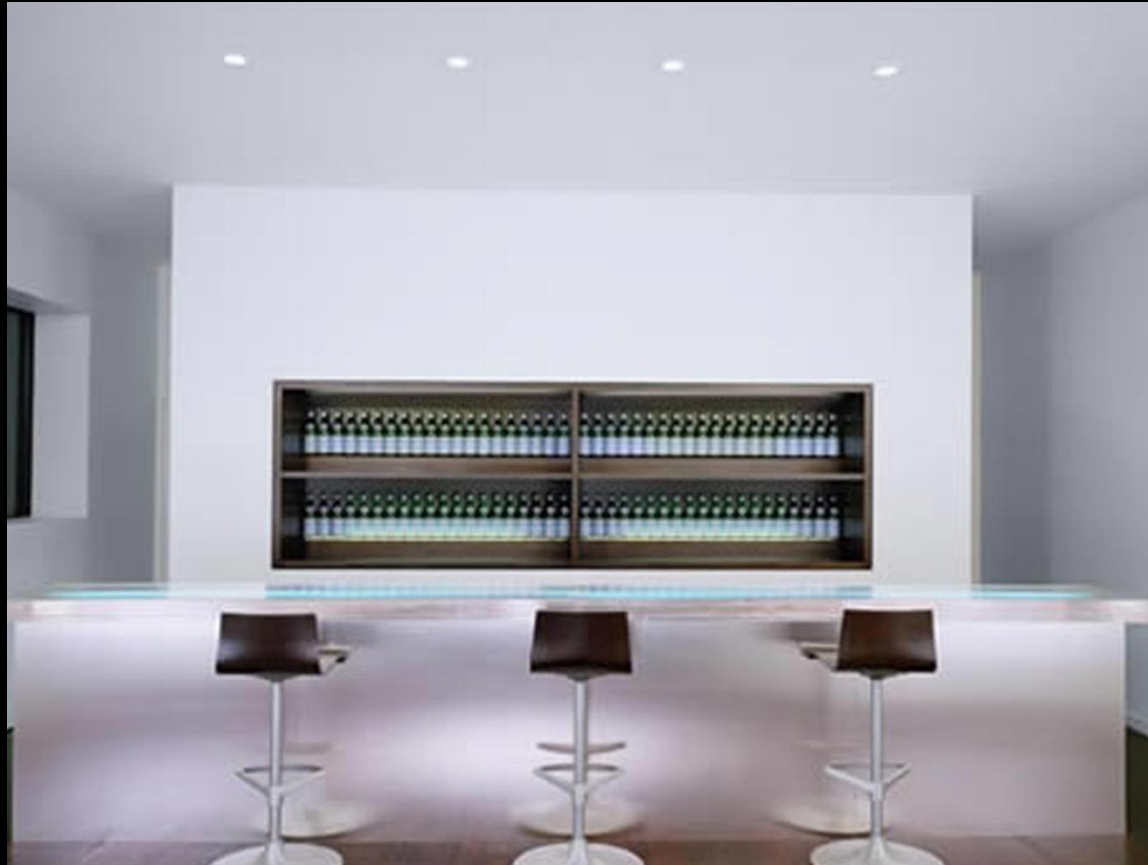

Blackbird Restaurant Banquet Room

Owners: Donnie Madia, Paul Kahan, Eduard Seitan

Restaurant Design Consultant: Thomas Schlessler

J & K Project Architect: Mhairi McVicar